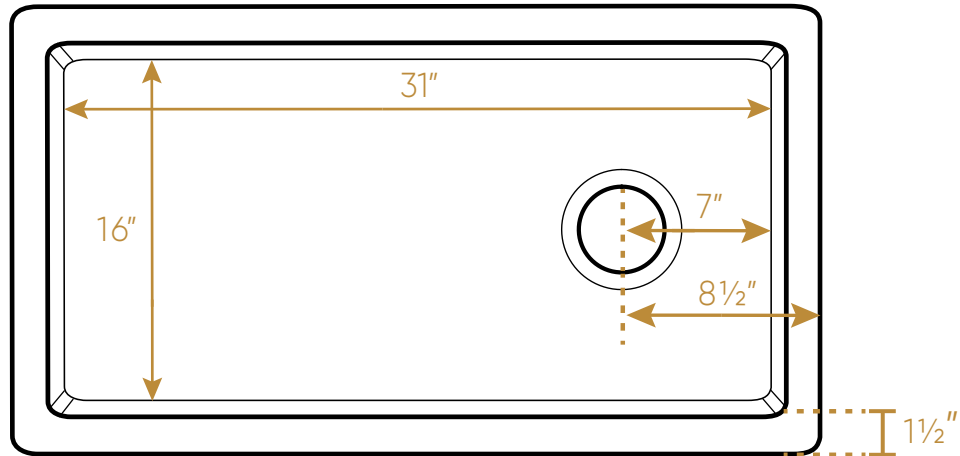

WHITEHAUS COLLECTION

WHUF3419

TOP

L x W x H

Overall Dimensions

34" x 19" x 10"

Inside Bowl Dimensions

31" x 16" x 9"

73 lbs.

As Whitehaus Collection Farmhaus Fireclay Sinks are individually handmade, sink sizes can vary and all dimensions are approximate. We strongly recommend that your sink be supplied to your cabinetmaker prior to the fabrication of your kitchen cabinets and countertops. Cutouts are not to be made until they are checked against your sink. Whitehaus Collection recommends the use of a protective grid in the bottom of the sink to avoid potential scuffing from heavy-duty cookware.