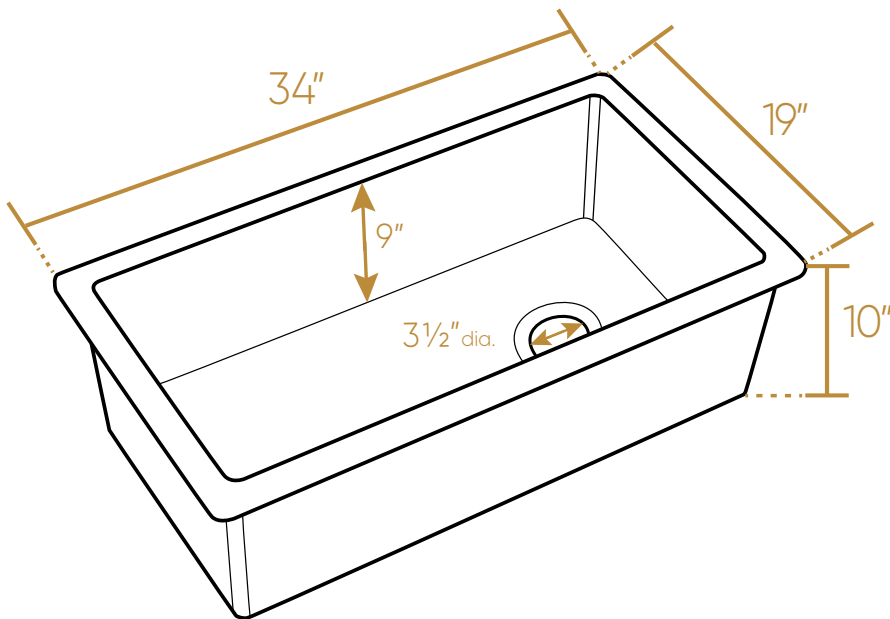

WHITEHAUS COLLECTION

WHUF3419

TOP

L x W x H

Overall Dimensions

34" x 19" x 10"

Inside Bowl Dimensions

31" x 16" x 9"

73 lbs.

As Whitehaus Collection Farmhaus Fireclay Sinks are individually handmade, sink sizes can vary and all dimensions are approximate. We strongly recommend that your sink be supplied to your cabinetmaker prior to the fabrication of your kitchen cabinets and countertops. Cutouts are not to be made until they are checked against your sink. Whitehaus Collection recommends the use of a protective grid in the bottom of the sink to avoid potential scuffing from heavy-duty cookware.